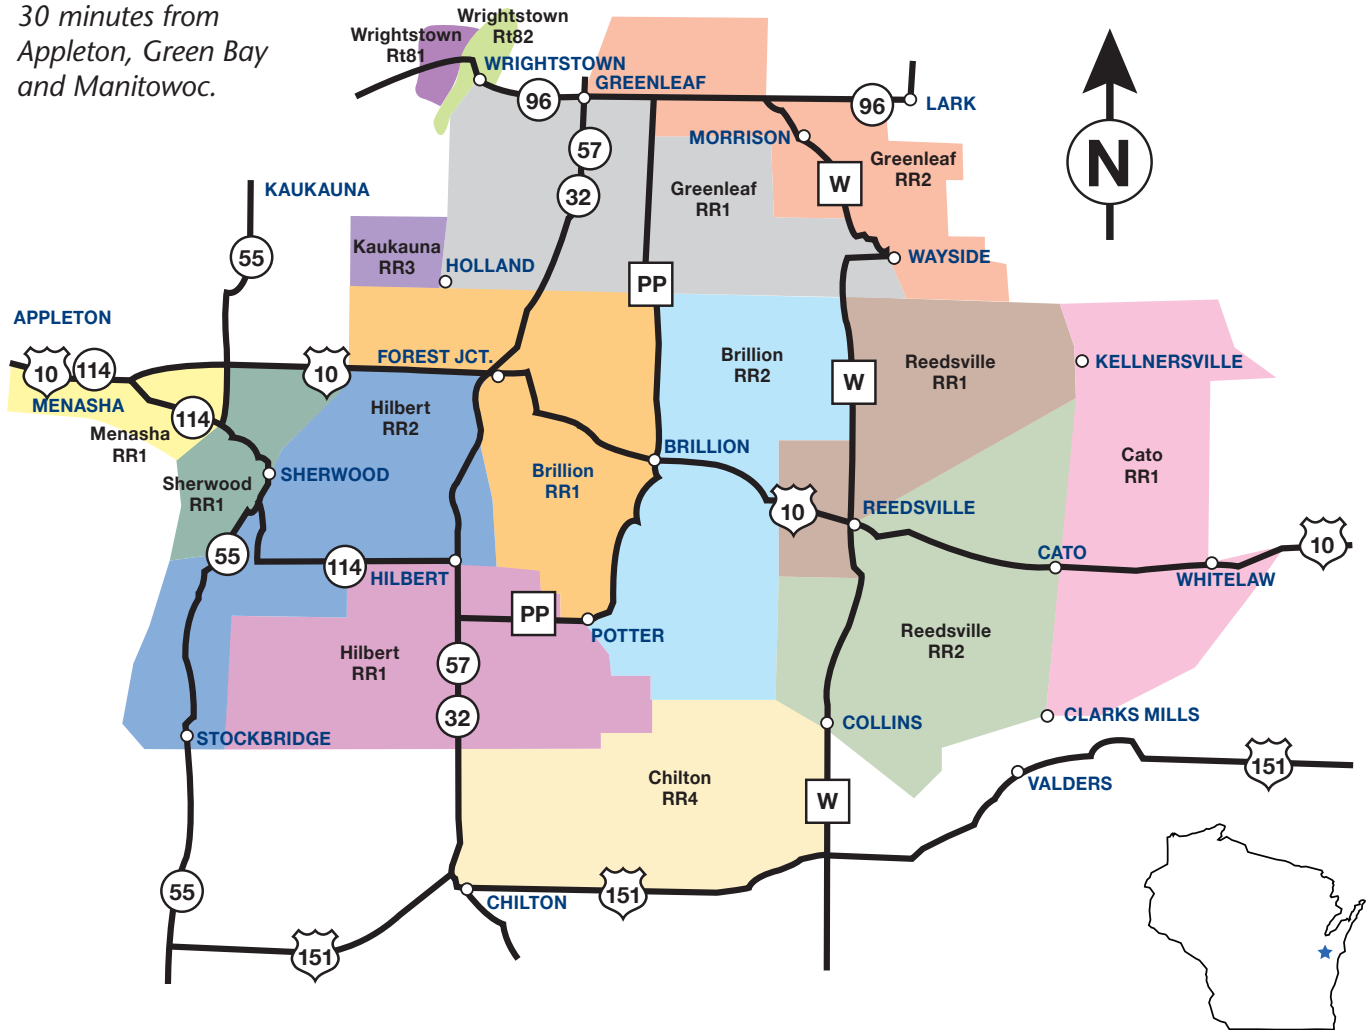

Distribution Map

Lake to Lake Shopper

Brillion is approximately 30 minutes from Appleton, Green Bay and Manitowoc.

Brillion 54110 — City & Rural Routes	2431	Kaukauna 54130 — Rural Route 3	594
Hilbert 54129 — Village & Rural Routes	1072	Menasha 54952 — Rural Route 1	473
Reedsville 54230 — Village & Rural Routes	1095	Chilton 53014 — Rural Route 4	410
Greenleaf 54126 — Village & Rural Routes	935	Whitelaw 54247 — Village	315
Sherwood 54169 — Village & Rural Route 1	1104	Forest Junction 54123 —	185
Cato 54206 — Village & Rural Route 1	570	Potter 54160 —	120
Hollandtown 54130 —	75	Collins 54207 —	70
		Wrightstown 54180 —	1186

*Circulation figures are subject to change with population movement.