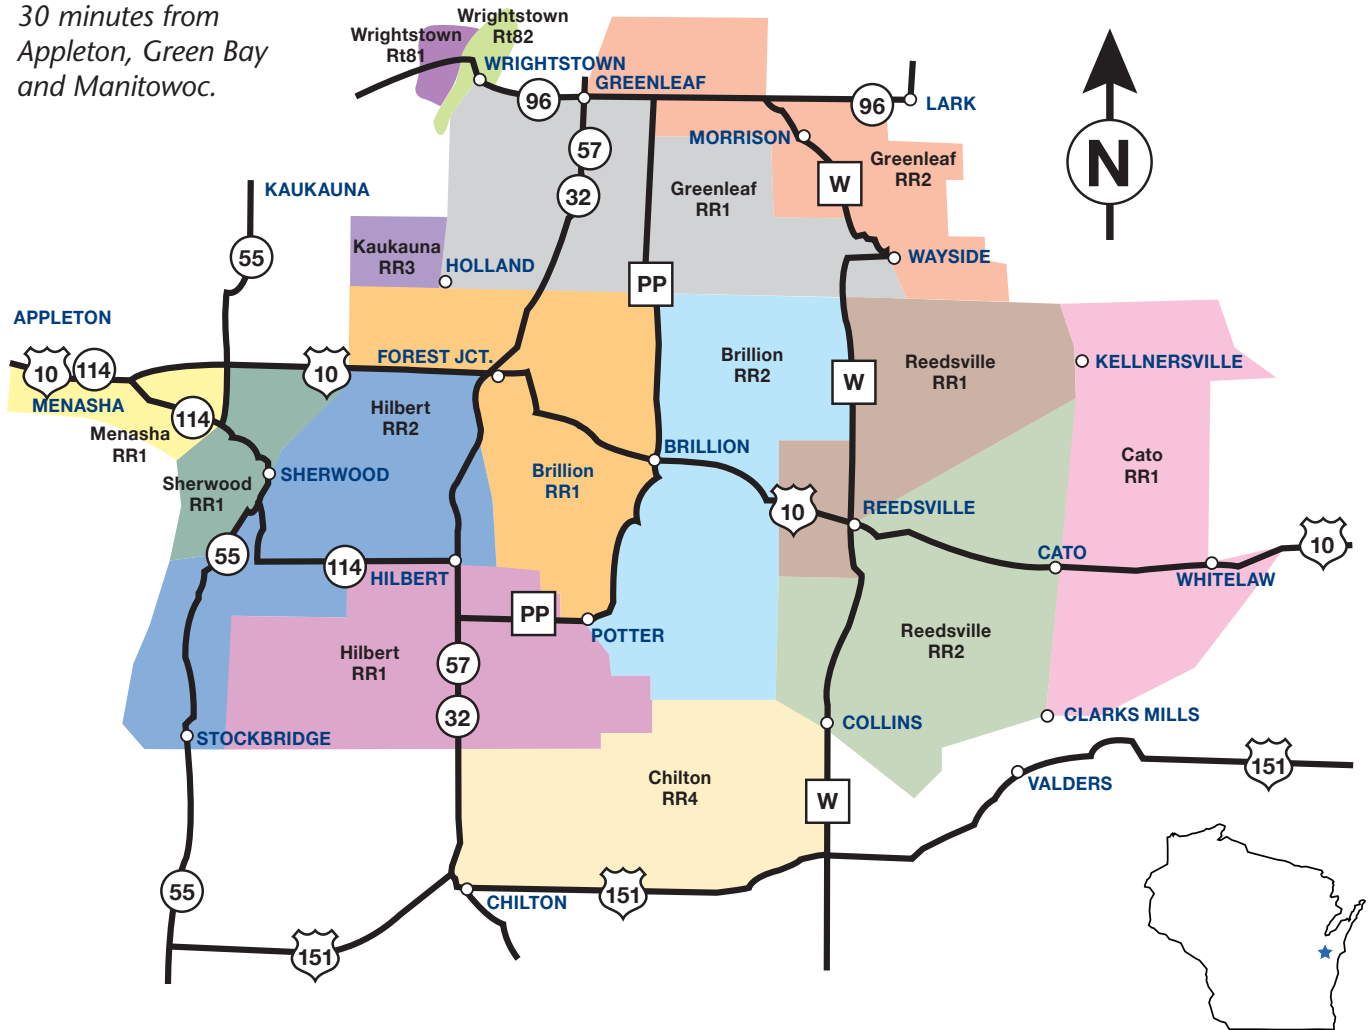

# Distribution Map

## Lake to Lake Shopper

Brillion is approximately 30 minutes from Appleton, Green Bay and Manitowoc.

Brillion 54110 — City & Rural Routes	2466	Kaukauna 54130 — Rural Route 3	584
Hilbert 54129 — Village & Rural Routes	1032	Menasha 54952 — Rural Route 1	469
Reedsville 54230 — Village & Rural Routes	1105	Chilton 53014 — Rural Route 4	400
Greenleaf 54126 — Village & Rural Routes	935	Whitelaw 54247 — Village	301
Sherwood 54169 — Village & Rural Route 1	1132	Forest Junction 54123 —	210
Cato 54206 — Village & Rural Route 1	570	Potter 54160 —	120
Hollandtown 54130 —	85	Collins 54207 —	70
		Wrightstown 54180 —	1221

\*Circulation figures are subject to change with population movement.