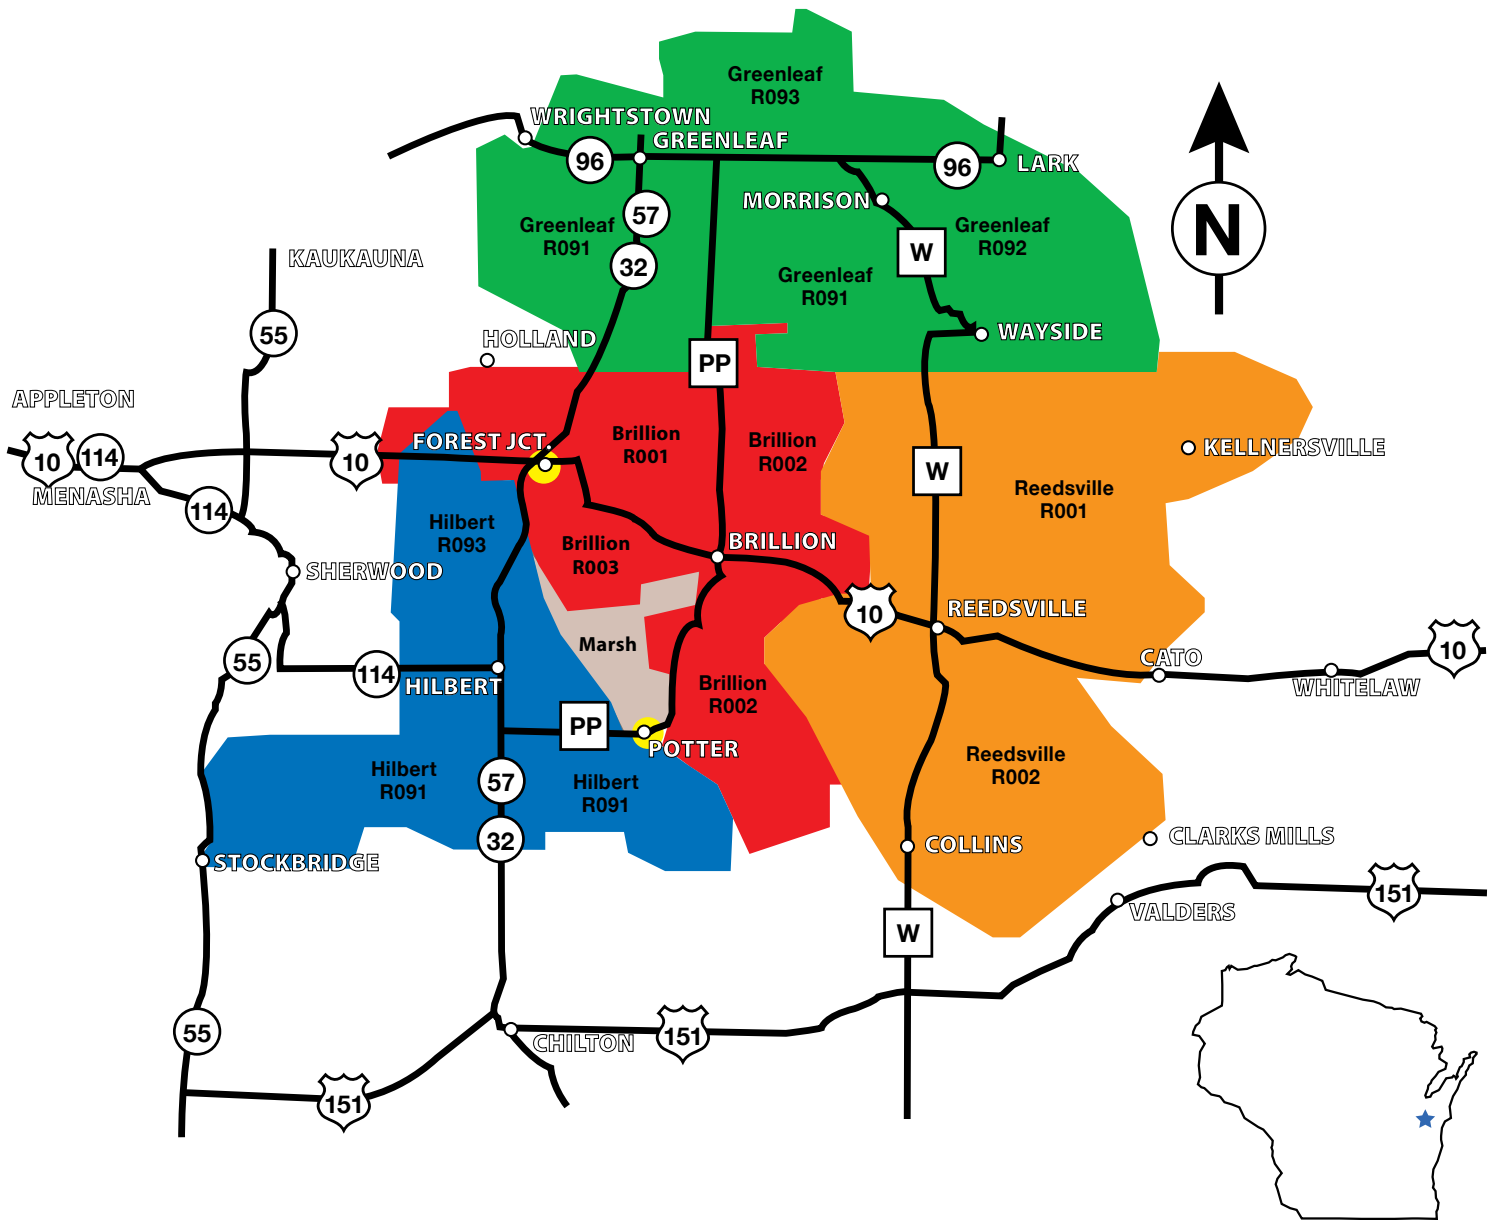

distribution map

— lake to lake shopper

Brillion is approximately 30 minutes from Appleton, Green Bay and Manitowoc.

Brillion 54110 —	2759	Hilbert 54129 —	952
City & Rural Routes		Village & Rural Routes	
Greenleaf 54126 —	1469	Potter 54160 —	116
Village & Rural Routes		Forest Junction 54123 —	104
Reedsville 54230 —	1422		
Village & Rural Routes			

*Circulation figures are subject to change with population movement and USPS route modifications.